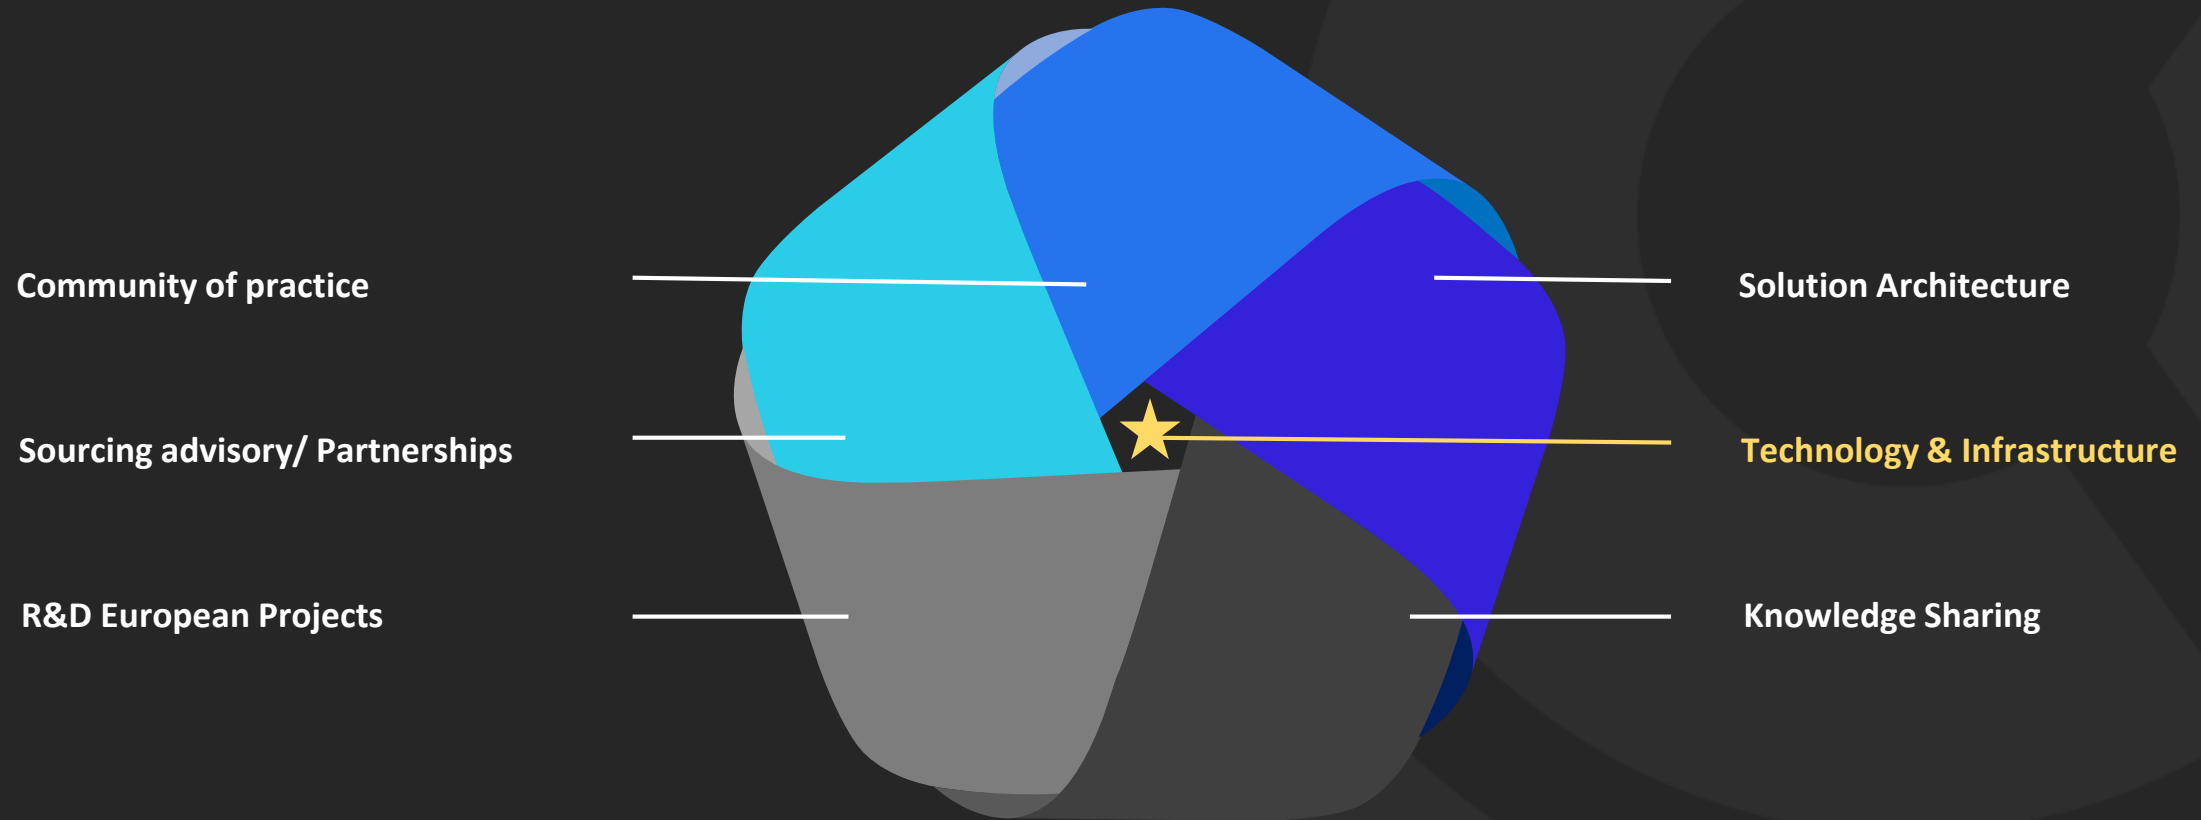

Cluster Power DT Built as a CCoE Cloud Center of Excellence