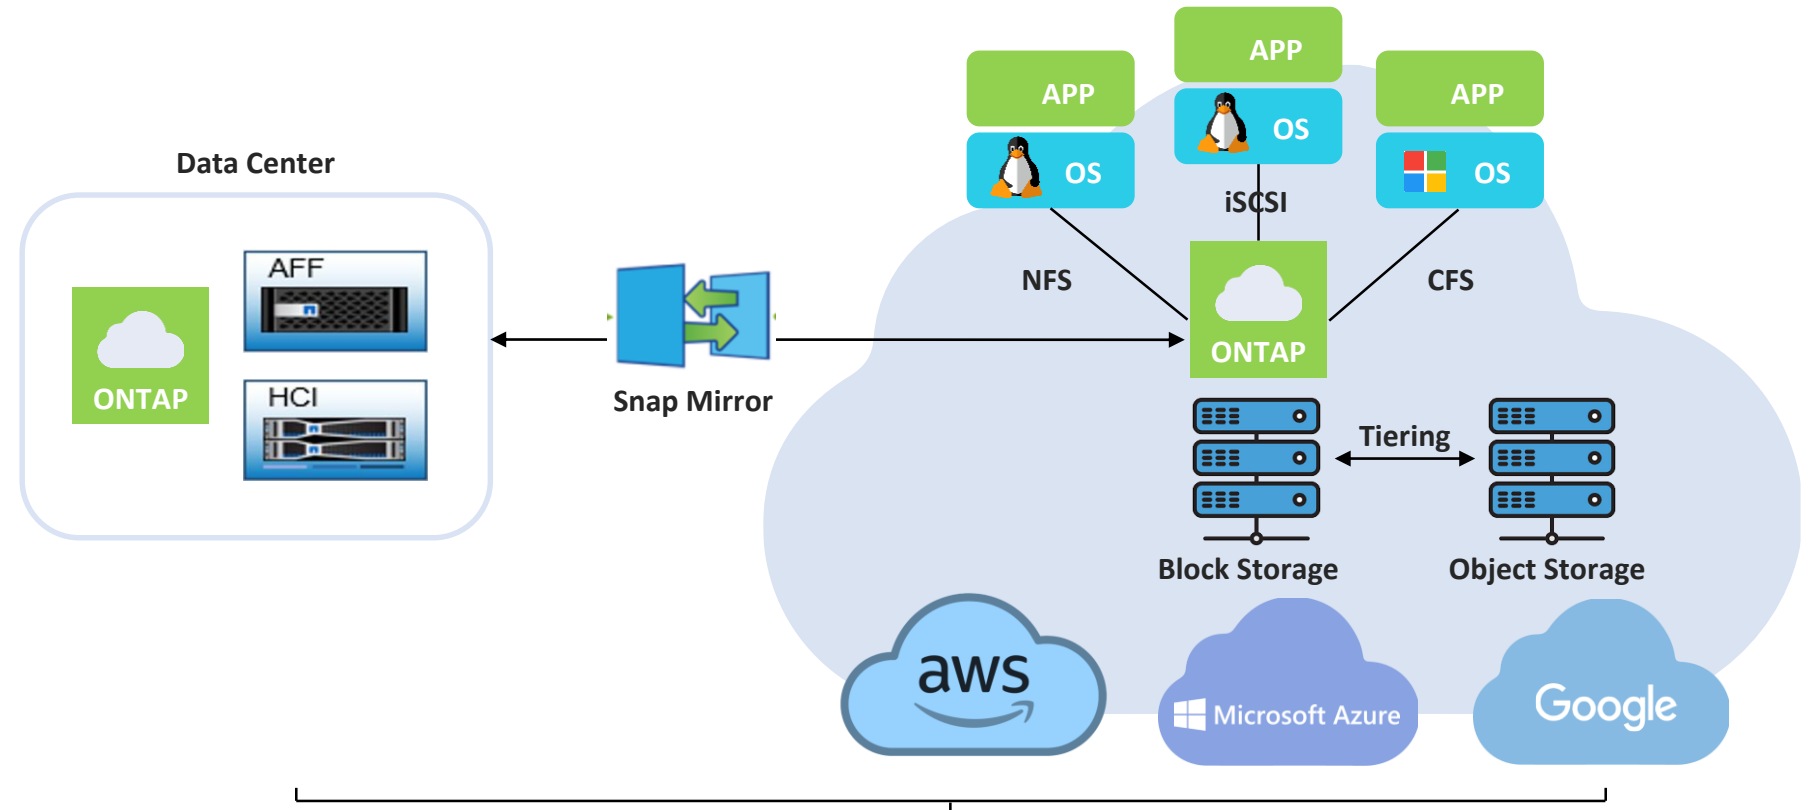

Digitalize your business at no infrastructure cost

Self administration

The vCloud Director portal allows you to be in constant control of the resources you use.

Scalability

Scale down or up the computing and storage resources directly from a cloud-based portal, 24/7

Security

Benefit of disaster recovery and redundancy, while your virtual resources are constantly secured

Compute applications

Host and power AI-based applications to boost your digital journey

Resources

Virtualization

Control

Hardware

How it Works

Create your own virtual organization through an online administration and assign multiple users with different rights. Enrich your organization with application hosting, security tools and additional resources.