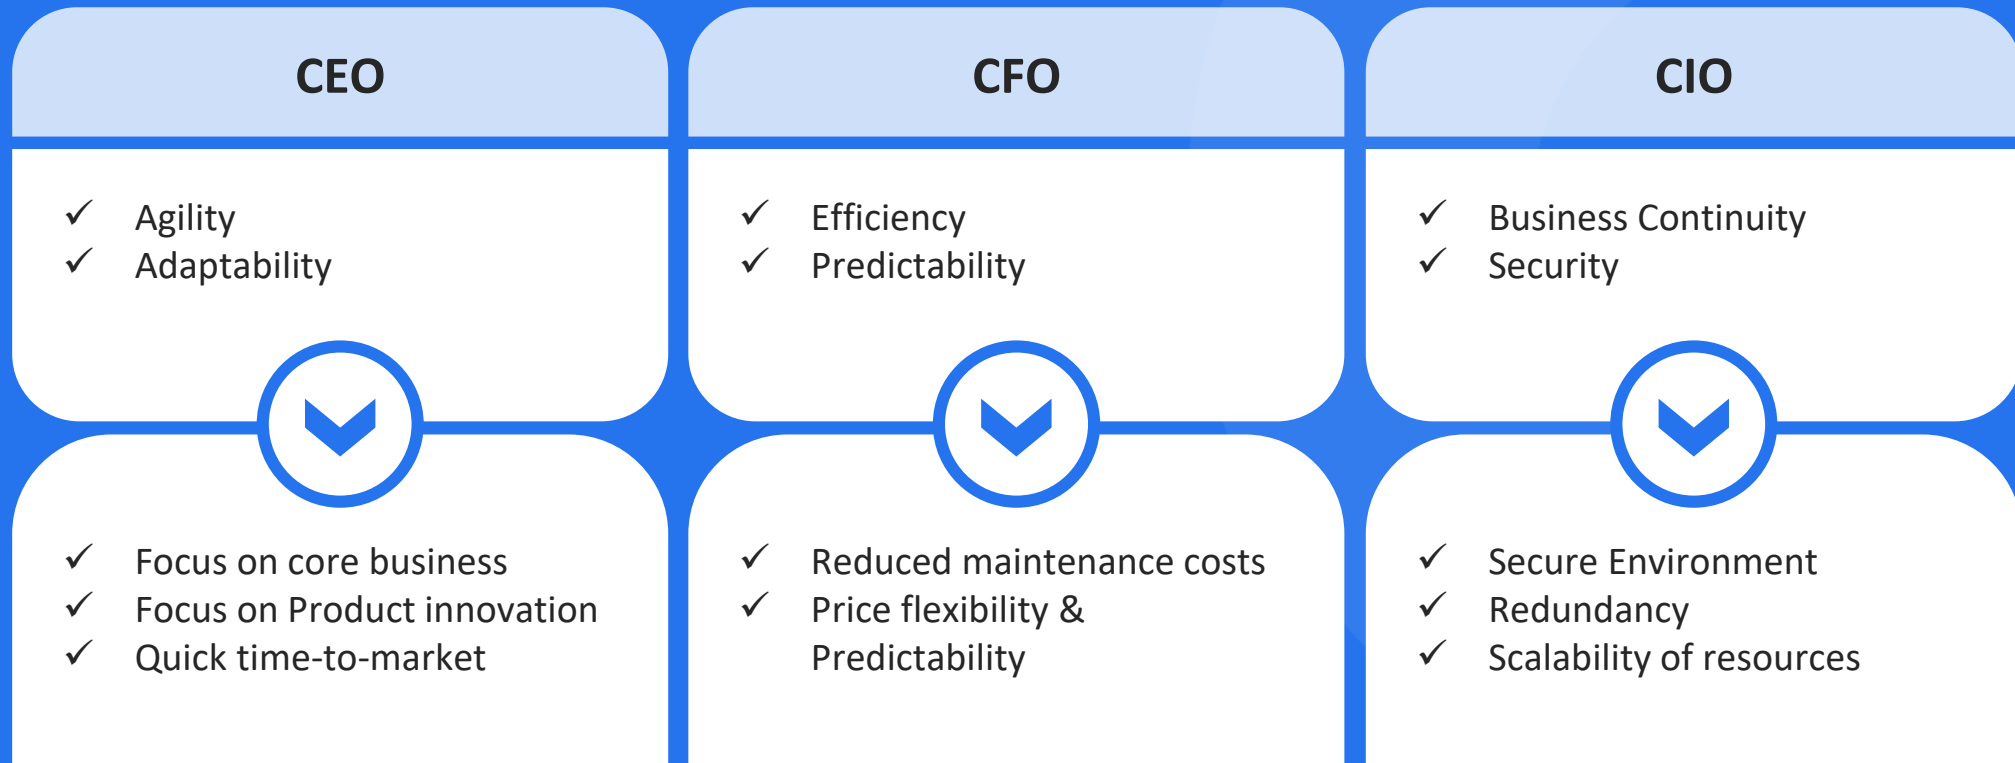

Value Proposition

Flexible Pricing (Monthly Billing by Usage)

Contractual Period (Choose period)		Monthly billing		
Total Monthly Billing				€ -
Resources	Number of resources	Price per component/Month		Total price per resources / Month
vCPUs	1	€	-	€ -
RAM (GB)	1	€	-	€ -
HDD (SAS - GB)	1	€	-	€ -
HDD (SSD -GB)	1	€	-	€ -
Resources Monthly Tariff				€ -
Optional Services	Retention period (days)	Price per component/Month		Total price per resources / Month
Extended BackUp	3 zile	FALSE		€ -
Licente Software	Number of licenses	Price per component/Month		Total price per resources / Month
Windows Server Datacenter	1	€	-	€ -
Windows Server Standard	1	€	-	€ -
SQL Svr Standard Core (VM 1-4 vCPU)	1	€	-	€ -
SQL Svr Standard Core (VM 5-6 vCPU)	1	€	-	€ -
SQL Svr Enterprise Core (VM 1-4 vCPU)	1	€	-	€ -
SQL Svr Enterprise Core (VM 5-6 vCPU)	1	€	-	€ -
SQL Server Std Edition SAL (per user)	1	€	-	€ -
Exchange Basic SAL	1	€	-	€ -
Exchange Standard SAL	1	€	-	€ -
Licenses Monthly Tariff				€ -